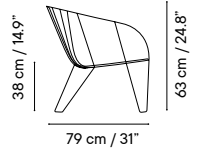

iSi 8082
Lounge
iSi 8083
with cushion