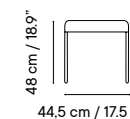

Toscana

Designed by iSiMAR

Collection made of aluminum, polyester powder coated. Suitable for outdoor, indoor, and contract use.

Colección fabricada con aluminio lacado con polvo de poliéster. Apto para uso exterior, interior y contract.

Collection available in:
STRUCTURE
Metal finishes p. 314

Dimensions in cm and inches
Medidas en cm y pulgadas