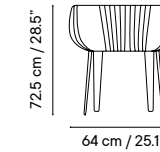

iSi 8151
Poltrona
iSi 8152
Upholstered