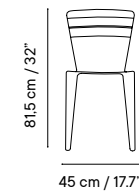

Collection available in:

STRUCTURE

Metal finishes p. 314

UPHOLSTERY

Outdoor fabrics p. 318

Outdoor technical leather p. 320

Dimensions in cm and inches
Medidas en cm y pulgadas

iSi 9135
Chair