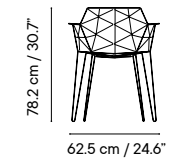

Outdoor technical leather p. 320

TABLE-TOP

Metal finishes p. 314

Dimensions in cm and inches
Medidas en cm y pulgadas

iSi 8182
Armchair seat cushion
iSi 8185
Armchair double cushion

iSi 8188
Reading seat cushion
iSi 8189
Reading double cushion