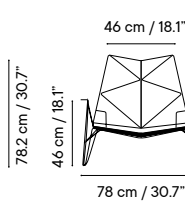

iSi 8183
Sunlounger