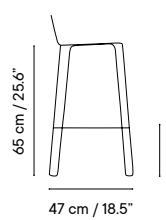

iSi 9138
Stool 65