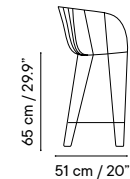

iSi 9165
Stool 65
iSi 9230
Upholstered