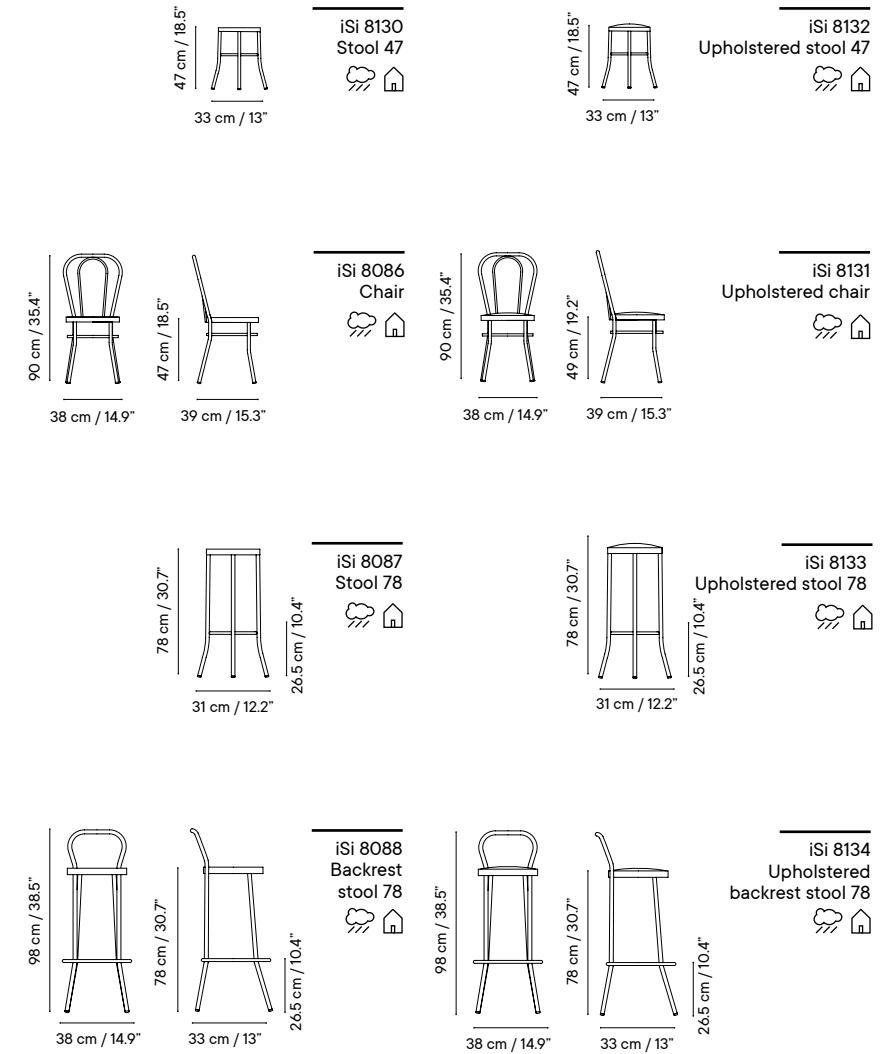

Puerto

Designed by iSiMAR

Collection made of galvanized steel, polyester powder coated. Suitable for outdoor, indoor, and contract use.

Colección fabricada con acero galvanizado y lacado con polvo de poliéster. Apto para uso exterior, interior y contract.

Collection available in:

STRUCTURE

Metal finishes p. 314

UPHOLSTERY

Outdoor fabrics p. 318

Outdoor technical leather p. 320

Dimensions in cm and inches
Medidas en cm y pulgadas