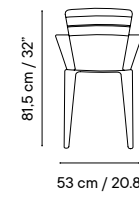

Collection available in:

STRUCTURE

Metal finishes p. 314

UPHOLSTERY

Outdoor fabrics p. 318

Outdoor technical leather p. 320

Dimensions in cm and inches
Medidas en cm y pulgadas

iSi 9135
Chair