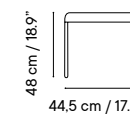

Toscana

Designed by iSiMAR

Collection made of aluminum, polyester powder coated. Suitable for outdoor, indoor, and contract use.

Colección fabricada con aluminio lacado con polvo de poliéster. Apto para uso exterior, interior y contract.

Collection available in:
STRUCTURE
Metal finishes p. 314

Dimensions in cm and inches
Medidas en cm y pulgadas