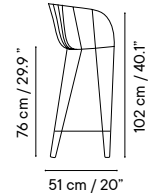

iSi 9164
Stool 76
iSi 8105
Upholstered