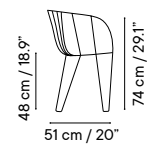

iSi 9133
Armchair
iSi 9163
Upholstered