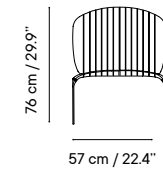

Collection available in:

STRUCTURE

Metal finishes p. 314

UPHOLSTERY

Outdoor fabrics p. 318

Outdoor technical leather p. 320

Dimensions in cm and inches
Medidas en cm y pulgadas

iSi 8114
Armchair