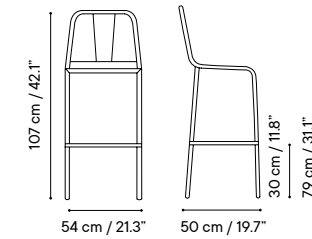

Collection available in:

- STRUCTURE
Metal finishes p. 314
- UPHOLSTERY
Outdoor fabrics p. 318
Outdoor technical leather p. 320

Dimensions in cm and inches
Medidas en cm y pulgadas

iSi 8042
Chair

iSi 8043
Armchair