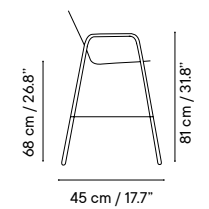

Collection available in:

STRUCTURE

Metal finishes p. 314

UPHOLSTERY

Outdoor fabrics p. 318

Outdoor technical leather p. 320

Dimensions in cm and inches
Medidas en cm y pulgadas

iSi 8060
Armchair