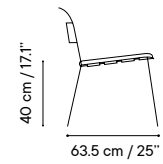

Collection available in:

STRUCTURE

Metal finishes p. 314

UPHOLSTERY

Outdoor fabrics p. 318

Outdoor technical leather p. 320

Dimensions in cm and inches
Medidas en cm y pulgadas

iSi 8202
Chair
iSi 8229
Chair seat cushion
iSi 8203
Chair double cushion