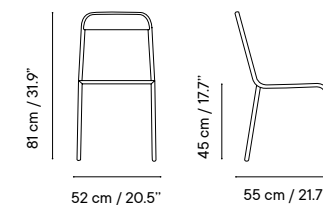

UPHOLSTERY

Outdoor fabrics p. 318

Outdoor technical leather p. 320

Dimensions in cm and inches
 Medidas en cm y pulgadas

iSi 9166 alum
 iSi 9170 steel
 Chair

iSi 9167 alum
 iSi 9171 steel
 Armchair

iSi 9168 alum
 iSi 9172 steel
 Stool 79