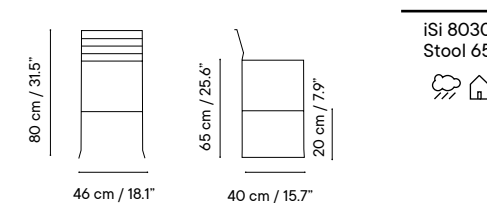

Collection available in:

STRUCTURE

Metal finishes p. 314

UPHOLSTERY

Outdoor fabrics p. 318

Outdoor technical leather p. 320

Dimensions in cm and inches
Medidas en cm y pulgadas

Anglet chair & armchair
Khaki green