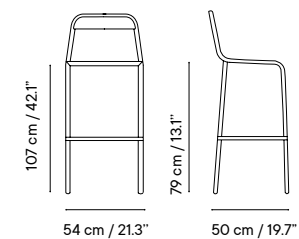

UPHOLSTERY

Outdoor fabrics p. 318

Outdoor technical leather p. 320

Dimensions in cm and inches
 Medidas en cm y pulgadas

iSi 9166 alum
 iSi 9170 steel
 Chair

iSi 9167 alum
 iSi 9171 steel
 Armchair

iSi 9168 alum
 iSi 9172 steel
 Stool 79