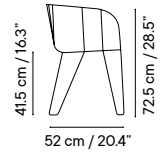

iSi 8151
Poltrona
iSi 8152
Upholstered