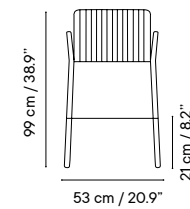

Collection available in:

STRUCTURE

Metal finishes p. 314

UPHOLSTERY

Outdoor fabrics p. 318

Outdoor technical leather p. 320

Dimensions in cm and inches
Medidas en cm y pulgadas

iSi 8060
Armchair