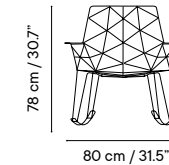

Outdoor technical leather p. 320

TABLE-TOP

Metal finishes p. 314

Dimensions in cm and inches
Medidas en cm y pulgadas

iSi 8182
Armchair seat cushion
iSi 8185
Armchair double cushion

iSi 8188
Reading seat cushion
iSi 8189
Reading double cushion