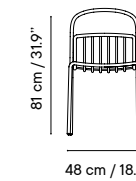

Collection available in:

STRUCTURE

Metal finishes p. 314

UPHOLSTERY

Outdoor fabrics p. 318

Outdoor technical leather p. 320

Dimensions in cm and inches
Medidas en cm y pulgadas

iSi 8193
Armchair seat cushion
iSi 8231
Armchair double cushion

TABLE-TOP

HPL or Solid Core p. 327

iSi 8232
Chair
iSi 8233
Chair seat cushion
iSi 8234
Chair double cushion

iSi 8235
Armchair
iSi 8236
Armchair seat cushion
iSi 8237
Armchair double cushion

Table Height 74 cm / 29.1"