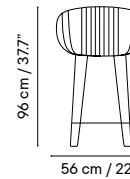

iSi 9165
Stool 65
iSi 9230
Upholstered