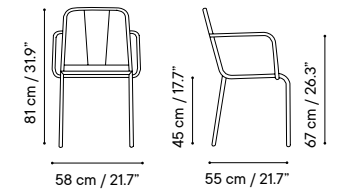

iSi 8043
Armchair