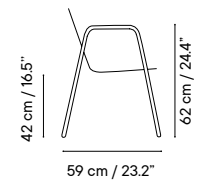

Collection available in:

STRUCTURE

Metal finishes p. 314

UPHOLSTERY

Outdoor fabrics p. 318

Outdoor technical leather p. 320

Dimensions in cm and inches
Medidas en cm y pulgadas

iSi 8060
Armchair