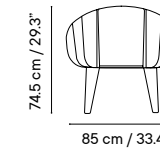

iSi 8082
Lounge
iSi 8083
with cushion