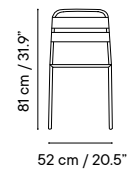

Barceloneta

Designed by iSiMAR

Collection made of aluminum, polyester powder coated. Suitable for outdoor, indoor, and contract use.

Colección fabricada con aluminio lacado con polvo de poliéster. Apto para uso exterior, interior y contract.

Collection available in:

STRUCTURE

Metal finishes p. 314

UPHOLSTERY

Outdoor fabrics p. 318

Outdoor technical leather p. 320

iSi 3024 available in Batyline / Textilene p. 319

Dimensions in cm and inches
Medidas en cm y pulgadas

Dimensions in cm and inches
Medidas en cm y pulgadas

iSi 8005
Chair