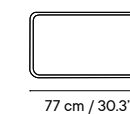

Toscana

Designed by iSiMAR

Collection made of aluminum, polyester powder coated. Suitable for outdoor, indoor, and contract use.

Colección fabricada con aluminio lacado con polvo de poliéster. Apto para uso exterior, interior y contract.

Collection available in:
STRUCTURE
Metal finishes p. 314

Dimensions in cm and inches
Medidas en cm y pulgadas