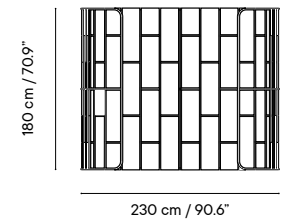

Habana

Product design consultant Gensler

Collection made of galvanized steel, polyester powder coated. Suitable for outdoor, indoor, and contract use.

Colección fabricada con acero galvanizado y lacado con polvo de poliéster. Apto para uso exterior, interior y contract.

Collection available in:

STRUCTURE

Metal finishes p. 314

UPHOLSTERY

Outdoor fabrics p. 318

Outdoor technical leather p. 320

Dimensions in cm and inches
Medidas en cm y pulgadas