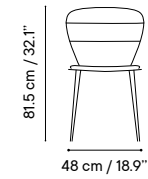

Collection available in:

STRUCTURE

Metal finishes p. 314

UPHOLSTERY

Outdoor fabrics p. 318

Outdoor technical leather p. 320

Dimensions in cm and inches
Medidas en cm y pulgadas

iSi 8202
Chair
iSi 8229
Chair seat cushion
iSi 8203
Chair double cushion