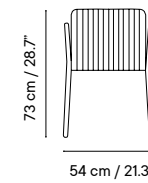

Collection available in:

STRUCTURE

Metal finishes p. 314

UPHOLSTERY

Outdoor fabrics p. 318

Outdoor technical leather p. 320

Dimensions in cm and inches
Medidas en cm y pulgadas

iSi 8060
Armchair