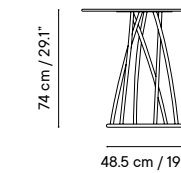

TABLE-TOP

HPL or Solid Core p. 327

iSi 8232
Chair
iSi 8233
Chair seat cushion
iSi 8234
Chair double cushion

iSi 8235
Armchair
iSi 8236
Armchair seat cushion
iSi 8237
Armchair double cushion

Table Height 74 cm / 29.1"