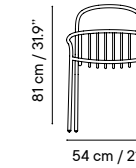

TABLE-TOP

HPL or Solid Core p. 327

iSi 8232
Chair
iSi 8233
Chair seat cushion
iSi 8234
Chair double cushion

iSi 8235
Armchair
iSi 8236
Armchair seat cushion
iSi 8237
Armchair double cushion

Table Height 74 cm / 29.1"