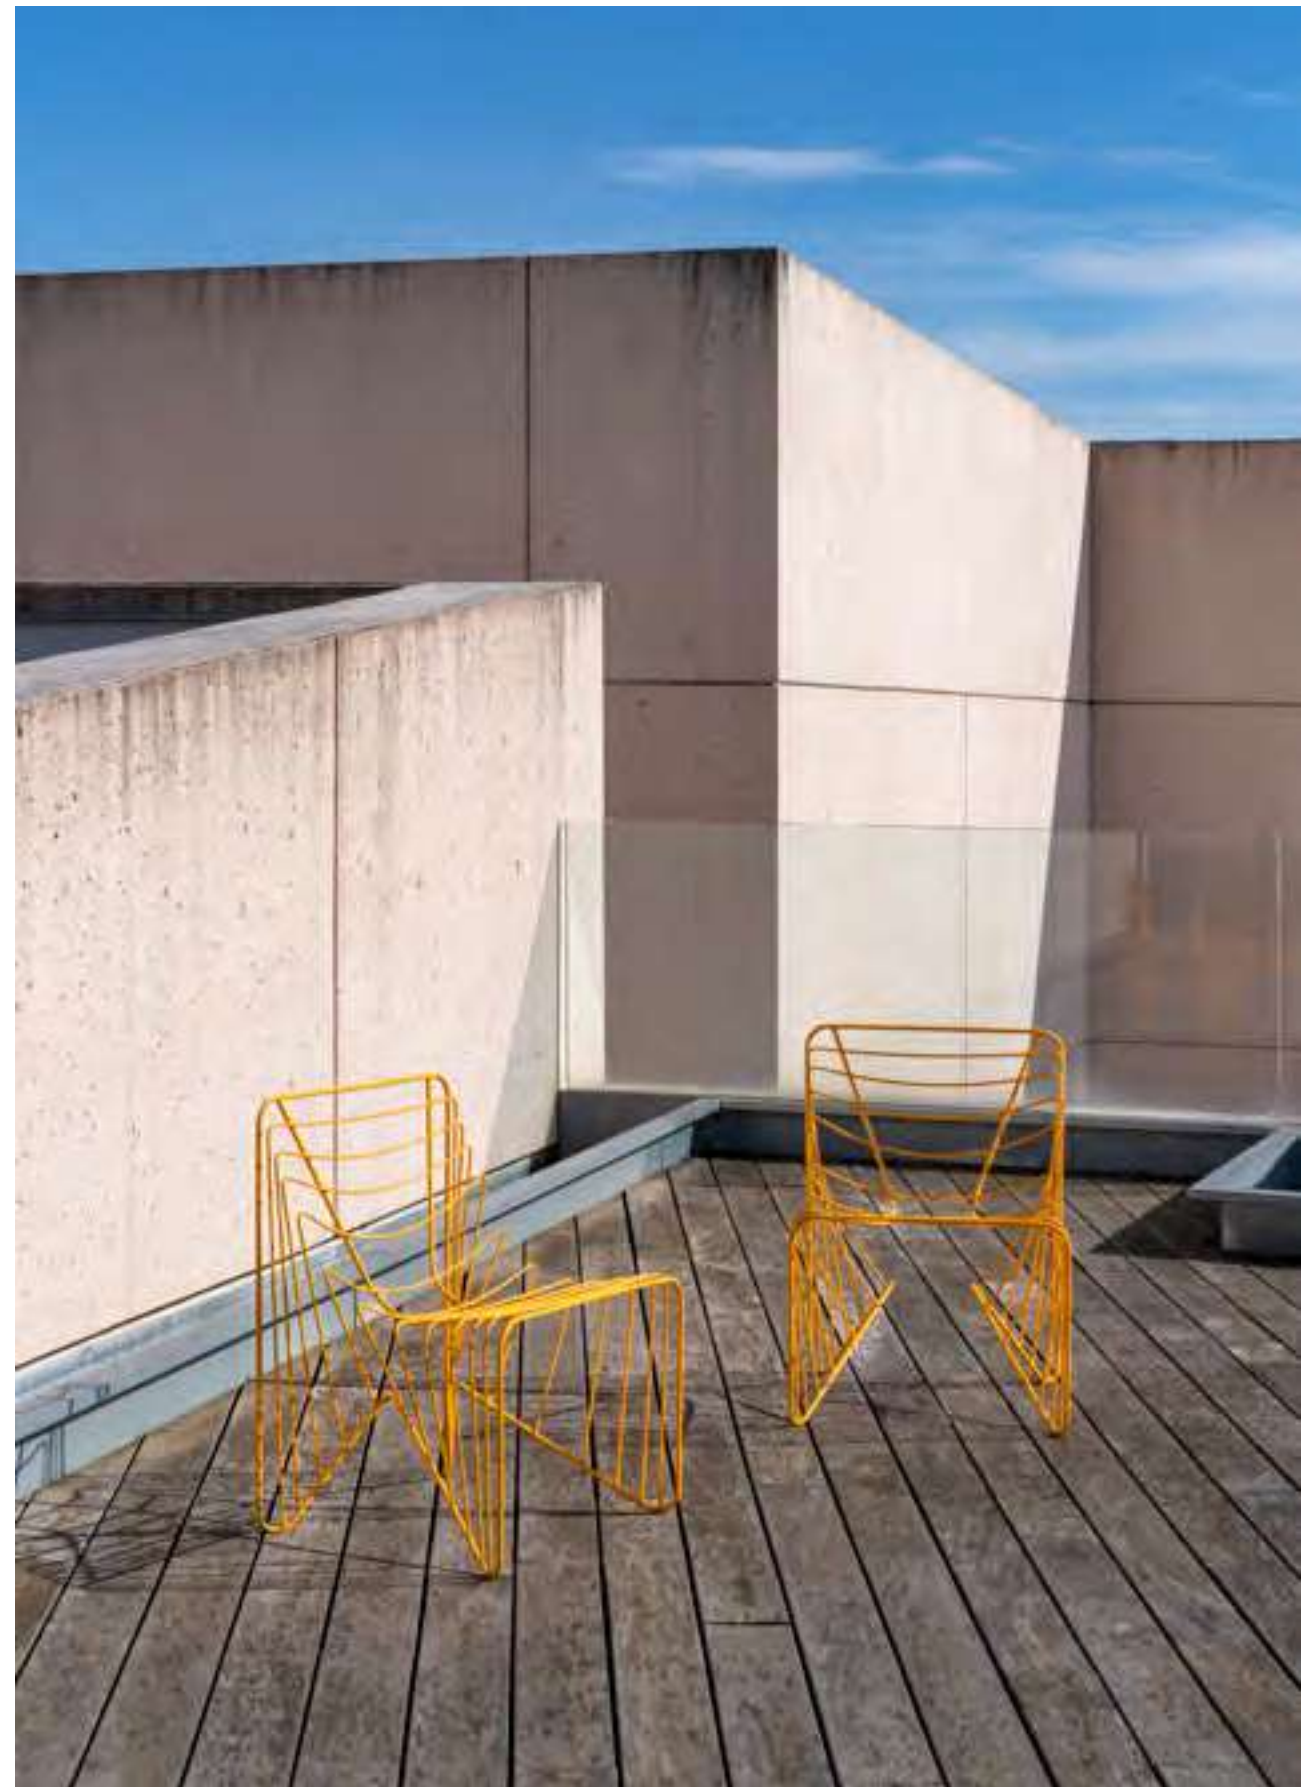

Topos chairs
Natural honey RAL 1028