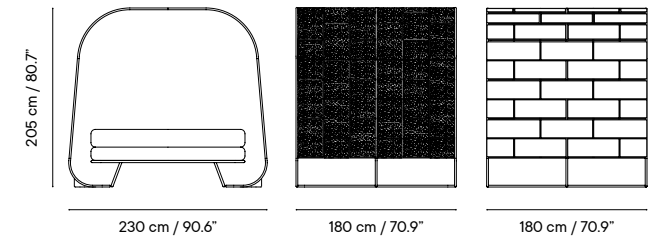

Collection available in:

STRUCTURE

Metal finishes p. 314

UPHOLSTERY

Outdoor fabrics p. 318

Outdoor technical leather p. 320

Dimensions in cm and inches
Medidas en cm y pulgadas

iSi 8269
Cabana textil
iSi 8270
Cabana metal