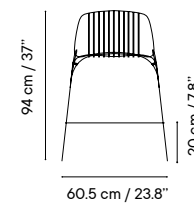

iSi 8149
Stool 63