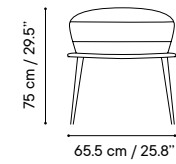

Collection available in:

STRUCTURE

Metal finishes p. 314

UPHOLSTERY

Outdoor fabrics p. 318

Outdoor technical leather p. 320

Dimensions in cm and inches
Medidas en cm y pulgadas

iSi 8202
Chair
iSi 8229
Chair seat cushion
iSi 8203
Chair double cushion