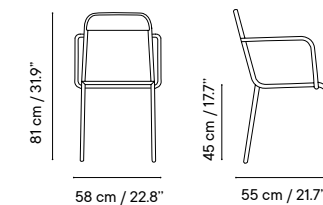

UPHOLSTERY

Outdoor fabrics p. 318

Outdoor technical leather p. 320

Dimensions in cm and inches
 Medidas en cm y pulgadas

iSi 9166 alum
 iSi 9170 steel
 Chair

iSi 9167 alum
 iSi 9171 steel
 Armchair

iSi 9168 alum
 iSi 9172 steel
 Stool 79