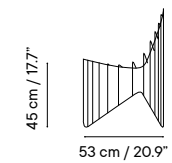

iSi 8238
Chair
iSi 8239
Chair seat cushion
NEW