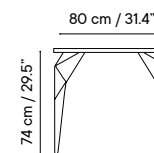

iSi 8184
Table