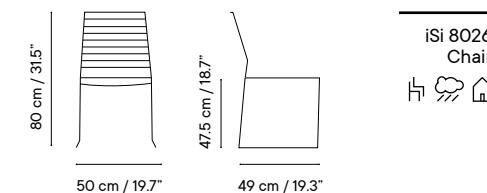

Collection available in:

STRUCTURE

Metal finishes p. 314

UPHOLSTERY

Outdoor fabrics p. 318

Outdoor technical leather p. 320

Dimensions in cm and inches
Medidas en cm y pulgadas

Anglet chair & armchair
Khaki green