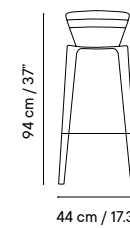

iSi 9137
Stool 76