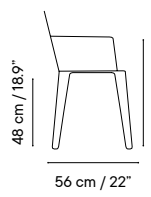

Collection available in:

STRUCTURE

Metal finishes p. 314

UPHOLSTERY

Outdoor fabrics p. 318

Outdoor technical leather p. 320

Dimensions in cm and inches
Medidas en cm y pulgadas

iSi 9135
Chair