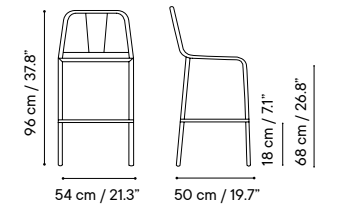

iSi 8044
Stool 79

iSi 8045
Stool 68