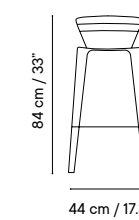

iSi 9137
Stool 76