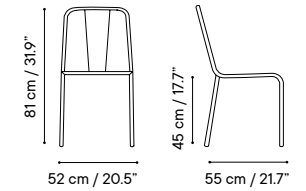

iSi 8042
Chair