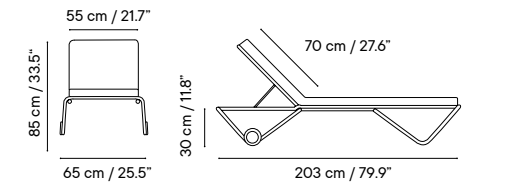

iSi 8109
Sunlounger
with cushion
and wheels