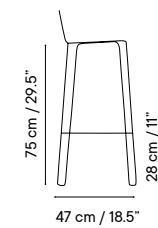

iSi 9137
Stool 76