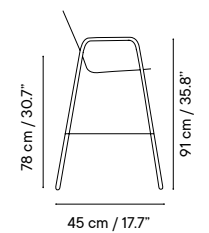

iSi 7199
Stool 78