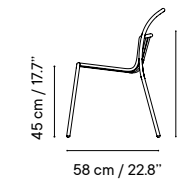

Collection available in:

STRUCTURE

Metal finishes p. 314

UPHOLSTERY

Outdoor fabrics p. 318

Outdoor technical leather p. 320

Dimensions in cm and inches
Medidas en cm y pulgadas

iSi 8193
Armchair seat cushion
iSi 8231
Armchair double cushion

TABLE-TOP

HPL or Solid Core p. 327

iSi 8232
Chair
iSi 8233
Chair seat cushion
iSi 8234
Chair double cushion

iSi 8235
Armchair
iSi 8236
Armchair seat cushion
iSi 8237
Armchair double cushion

Table Height 74 cm / 29.1"