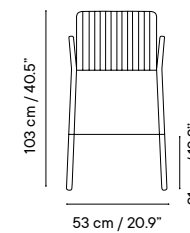

iSi 7199
Stool 78