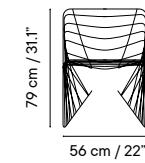

iSi 9279
Table Height 74 cm / 29.1"

Table Height 45 cm / 17.7"

ø 60 cm / 23.6"	iSi 9273
ø 70 cm / 27.6"	iSi 9274
ø 80 cm / 31.5"	iSi 9275
ø 90 cm / 35.4"	iSi 9276
ø 100 cm / 39.3"	iSi 9277
ø 110 cm / 43.3"	iSi 9328

Collection available in:

STRUCTURE
Metal finishes p. 314

UPHOLSTERY
Outdoor fabrics p. 318
Outdoor technical leather p. 320

Dimensions in cm and inches
Medidas en cm y pulgadas

iSi 8238
Chair
iSi 8239
Chair seat cushion
NEW