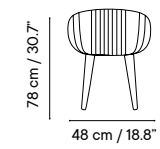

iSi 9133
Armchair
iSi 9163
Upholstered