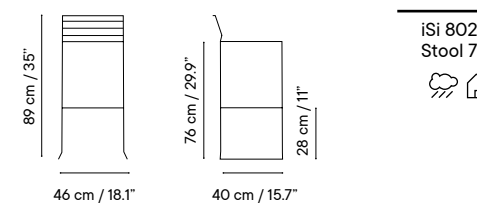

Collection available in:

STRUCTURE

Metal finishes p. 314

UPHOLSTERY

Outdoor fabrics p. 318

Outdoor technical leather p. 320

Dimensions in cm and inches
Medidas en cm y pulgadas

Anglet chair & armchair
Khaki green