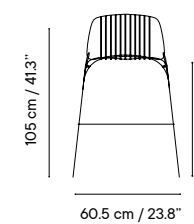

iSi 8148
Stool 74