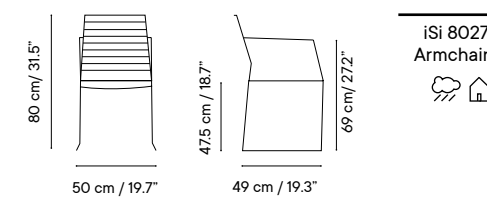

Collection available in:

STRUCTURE

Metal finishes p. 314

UPHOLSTERY

Outdoor fabrics p. 318

Outdoor technical leather p. 320

Dimensions in cm and inches
Medidas en cm y pulgadas

Anglet chair & armchair
Khaki green