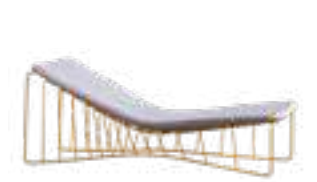

iSi 8240
Natural Honey
RAL 1028