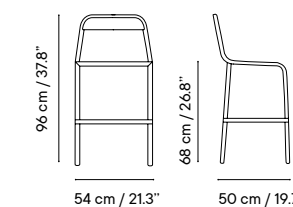

UPHOLSTERY

Outdoor fabrics p. 318

Outdoor technical leather p. 320

Dimensions in cm and inches
 Medidas en cm y pulgadas

iSi 9166 alum
 iSi 9170 steel
 Chair

iSi 9167 alum
 iSi 9171 steel
 Armchair

iSi 9168 alum
 iSi 9172 steel
 Stool 79