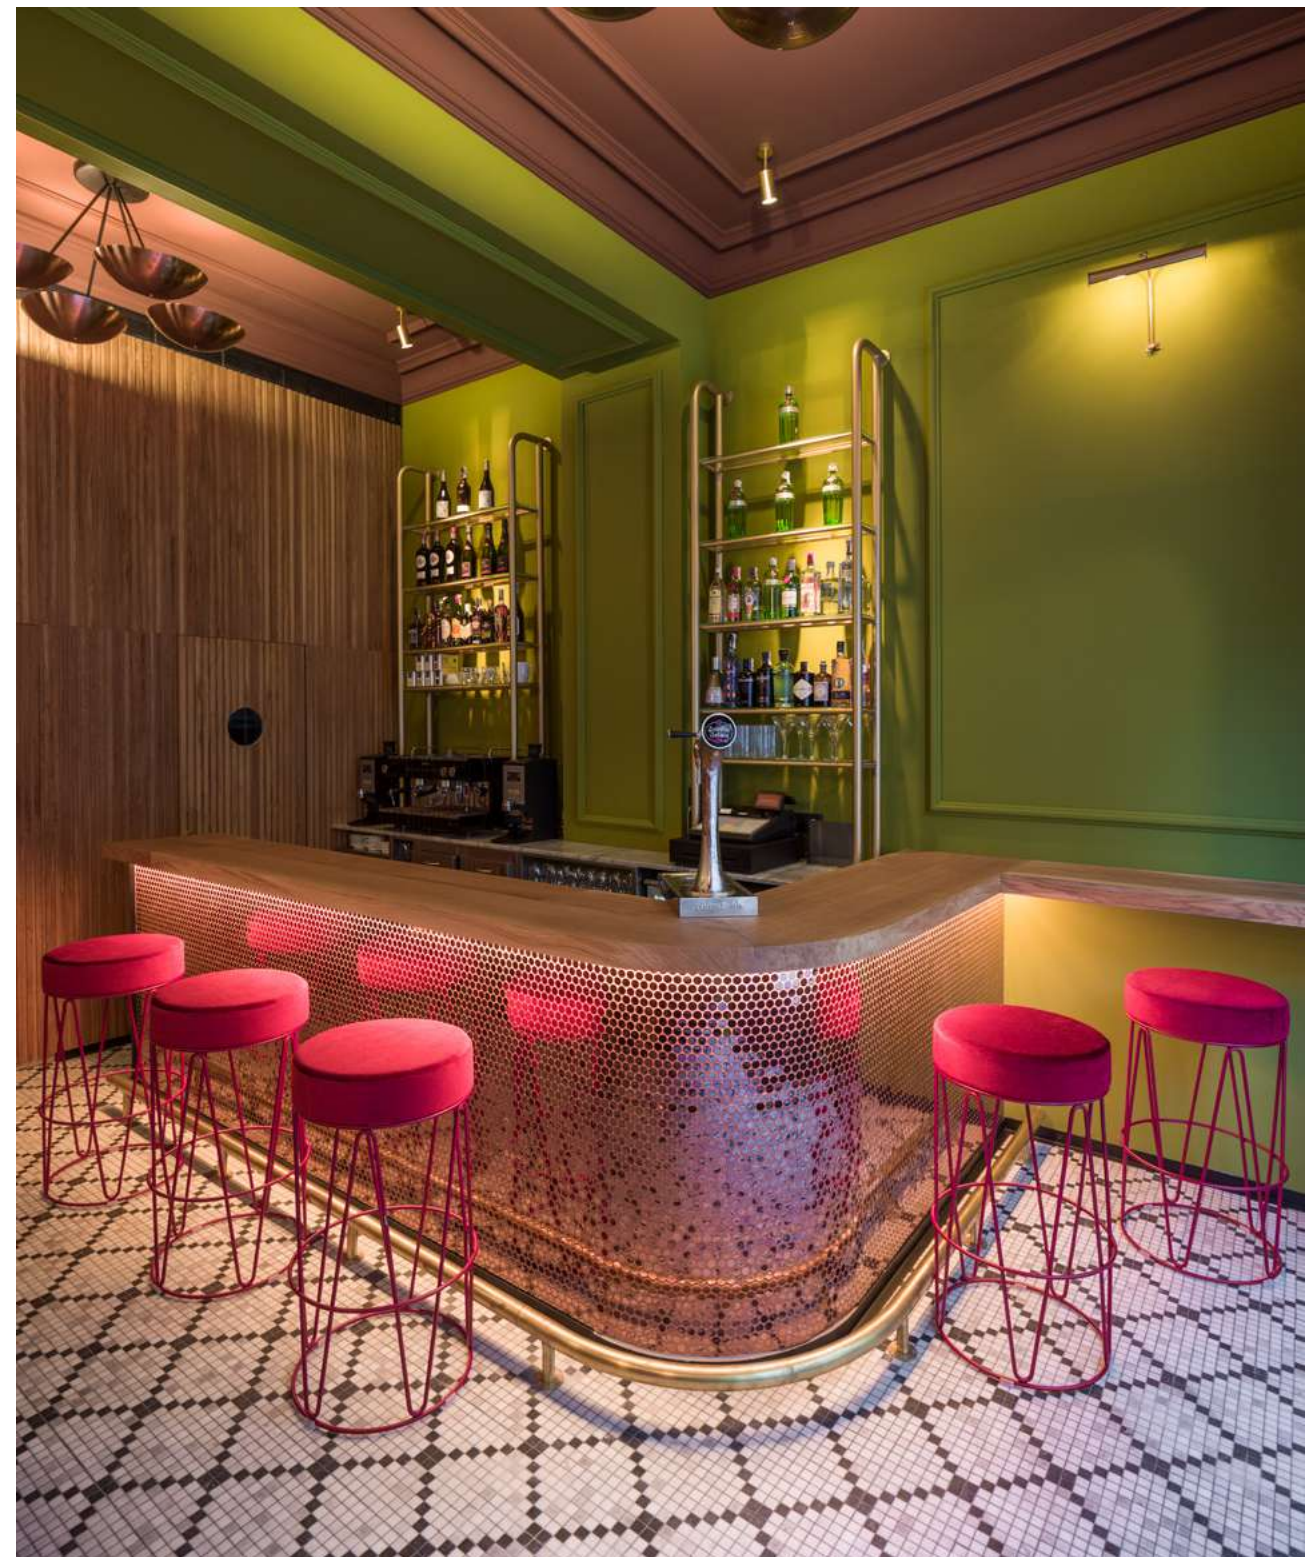

Lagarto stools
Red wine RAL 3004
Fabric COM