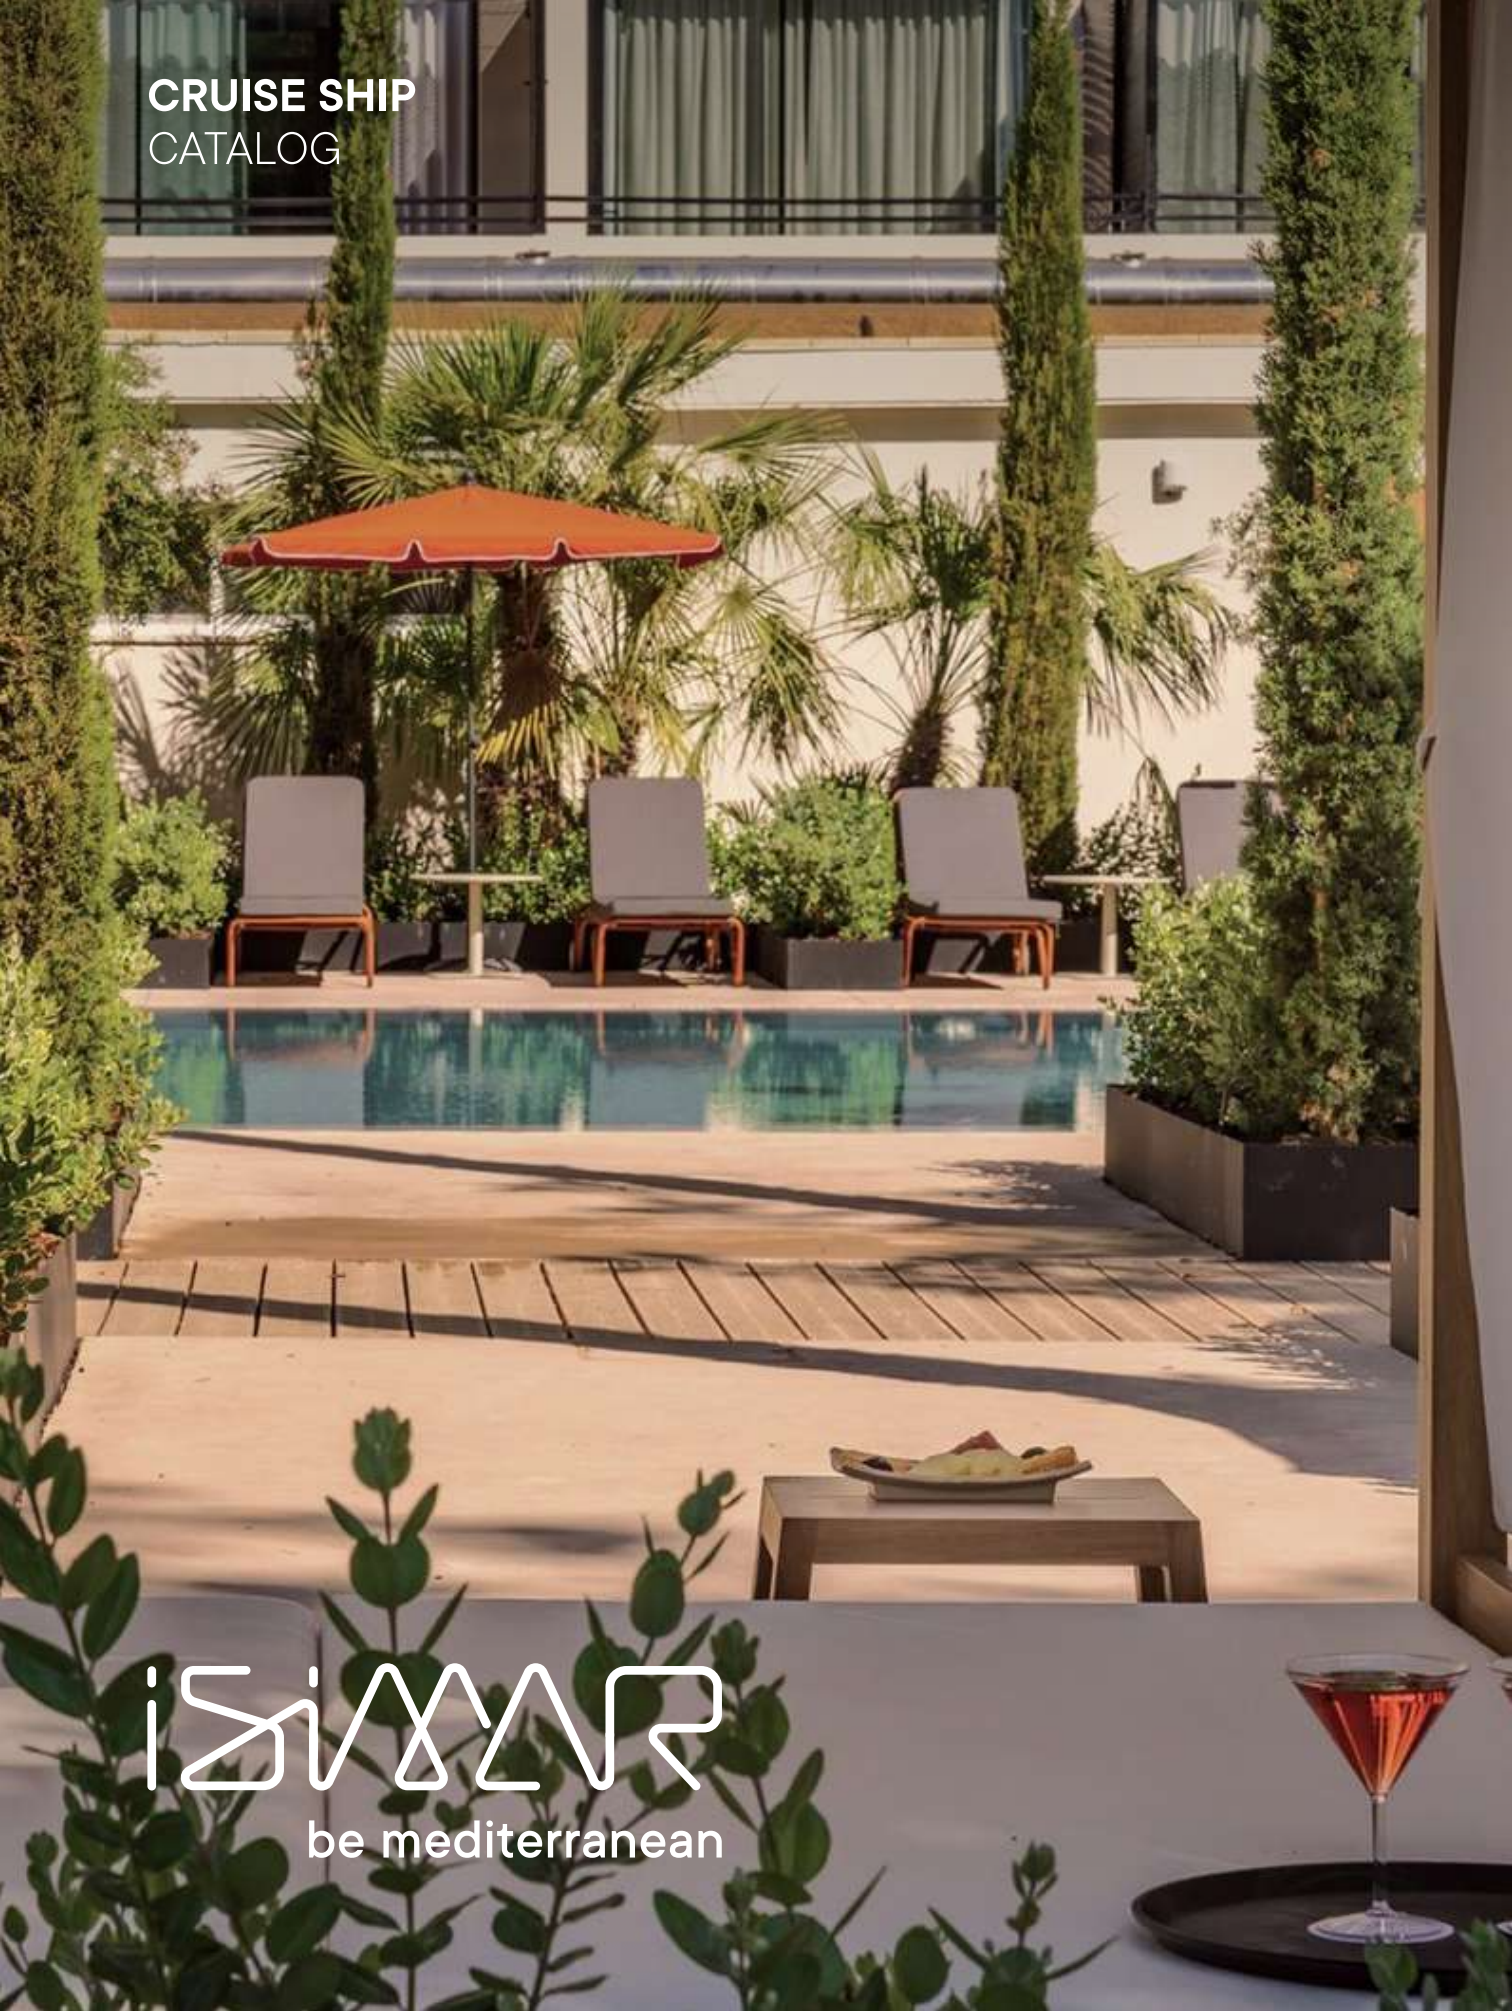

CRUISE SHIP  
CATALOG

isiMAR  
be mediterranean

---

**GALVANIZED WIRE**

**Bolonia** NEW

**Capri**

**Colonial**

**Lagarto** NEW