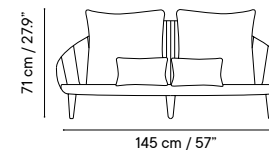

iSi 8123
Daybed complete