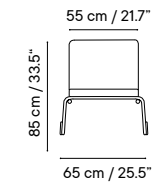

iSi 8109
Sunlounger
with cushion
and wheels