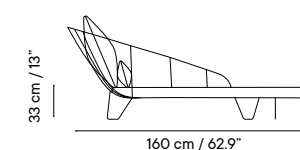

iSi 8123
Daybed complete