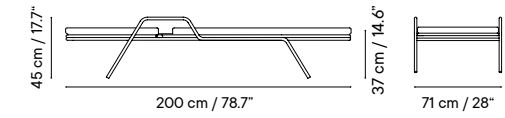

Ona

Designed by iSiMAR

Collection made of aluminum, polyester powder coated. Suitable for outdoor, indoor, and contract use.

Colección fabricada en aluminio y lacado con polvo de poliéster. Apto para uso exterior, interior y contract.