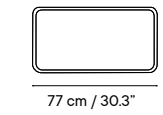

TOSCANA

Toscana

Designed by iSiMAR

Collection made of aluminum, polyester powder coated. Suitable for outdoor, indoor, and contract use.

Colección fabricada con aluminio lacado con polvo de poliéster. Apto para uso exterior, interior y contract.

Dimensions in cm and inches
Medidas en cms y pulgadas