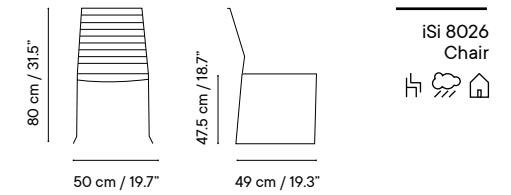

iSi 8026
Tomato red
RAL 3013