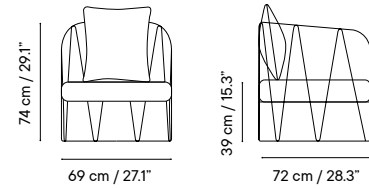

Table Height 47 cm / 18.5"  
Icons: outdoor use, home use

Table Height 54 cm / 21.2"  
Icons: outdoor use, home use

Table Height 74 cm / 29.1"  
Icons: outdoor use, home use

Table Height 110 cm / 43.2"  
Icons: outdoor use, home use

Dimensions in cm and inches  
Medidas en cm y pulgadas

Dimensions in cm and inches  
Medidas en cm y pulgadas

iSi 9159  
Poltrona

iSi 9160  
Pouf

iSi 9162  
Stool  
iSi 9161  
Mini stool

iSi 8078  
Two seater sofa