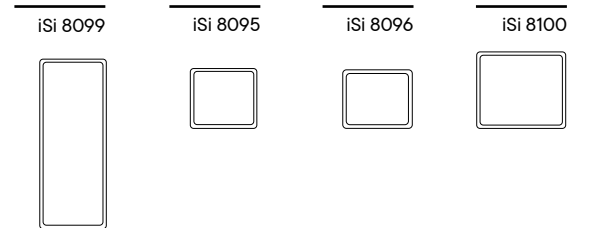

PREMIUM CUSHIONS

Cushions

Designed by iSiMAR

Our cushions, made in Spain, are designed to provide maximum comfort in any space. Suitable for outdoor and contract use, they stand out for their quality and durability. Their dimensions perfectly fit our entire range of chairs, stools, and lounges, ensuring an ideal fit and a comfortable, long-lasting user experience.

Nuestros cojines, fabricados en España, están diseñados para brindar el máximo confort en cualquier espacio. Aptos para uso exterior y contract, destacan por su calidad y resistencia. Sus dimensiones se ajustan perfectamente a toda nuestra gama de sillas, taburetes y lounges, asegurando un ajuste ideal y una experiencia de uso cómoda y duradera.

Dimensions in cm and inches
Medidas en cms y pulgadas

Cushion Premium

Cushions adapted to the measure of each product.
Cojines adaptados a la medida de cada producto.

iSi 8095	Chair cushion
iSi 8096	Stool cushion
iSi 8099	Lounge cushion
iSi 8100	Poltrona cushion