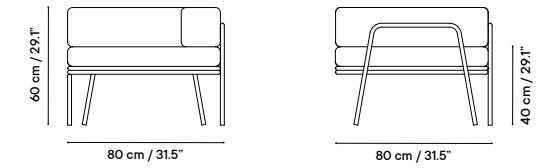

Ona

Designed by iSiMAR

Collection made of aluminum, polyester powder coated. Suitable for outdoor, indoor, and contract use.

Colección fabricada en aluminio y lacado con polvo de poliéster. Apto para uso exterior, interior y contract.