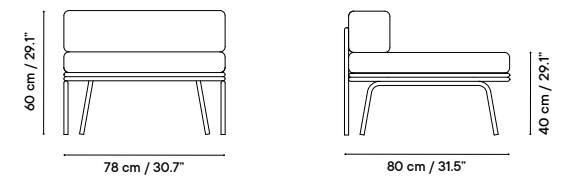

Ona

Designed by iSiMAR

Collection made of aluminum, polyester powder coated. Suitable for outdoor, indoor, and contract use.

Colección fabricada en aluminio y lacado con polvo de poliéster. Apto para uso exterior, interior y contract.