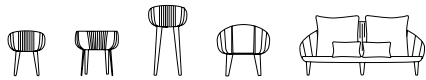

GALVANIZED WIRE

Bolonia NEW

Capri

Colonial

Lagarto NEW

Madame

Martini NEW

Menorca

Niza

Olivo

Tarifa

Nostrum

Sitges

ALUMINUM

Barceloneta

Biarritz

Cádiz

Cestat

Fargo

Nápoles

Rimini

Ona NEW

Toscana

Eivissa