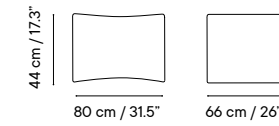

iSi 9144
Footrest
☁️ 🏠