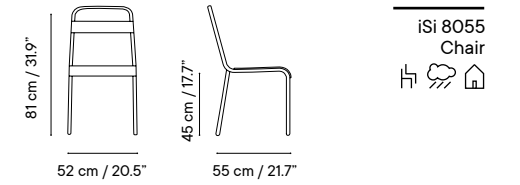

Biarritz

Designed by iSiMAR

Collection made of aluminium, polyester powder coated. Suitable for outdoor, indoor, and contract use.

Colección fabricada con aluminio lacado con polvo de poliéster. Apto para uso exterior, interior y contract.

Collection available in:

- **STRUCTURE**
  Metal finishes p. 314
- **UPHOLSTERY**
  Outdoor fabrics p. 318
  Outdoor technical leather p. 320

iSi 8055
Chair