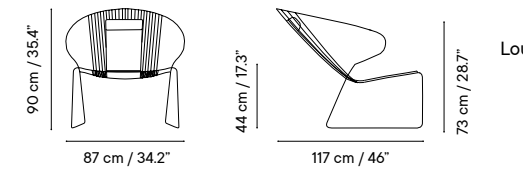

iSi 9144
Footrest
☁️ 🏠

iSi 9143
Lounge cushion
☁️ 🏠