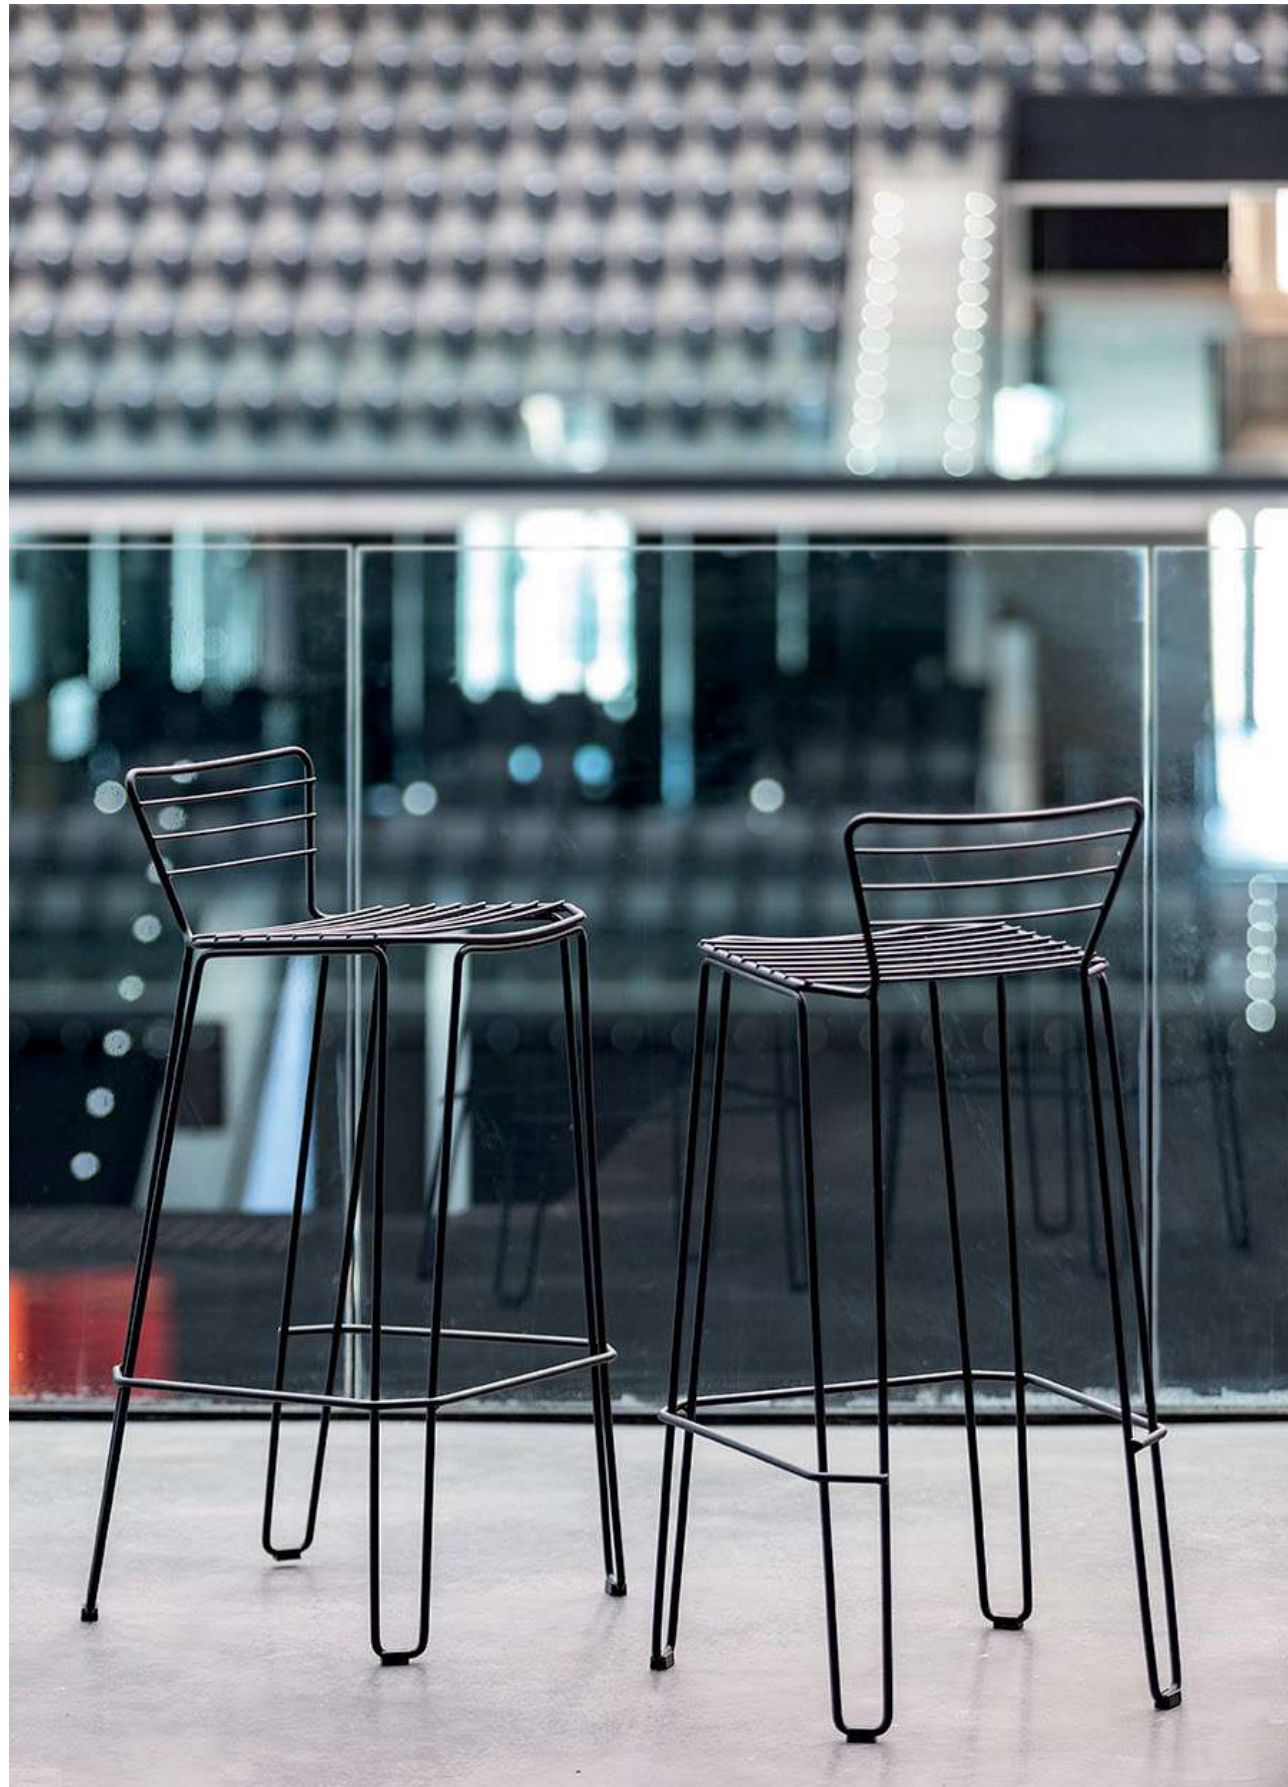

Menorca stools
Manganese

Menorca

Designed by iSiMAR

Collection made of galvanized wire, polyester powder coated. Suitable for outdoor, indoor, and contract use.

Colección fabricada con varilla de acero galvanizado y lacado con polvo de poliéster. Apto para uso exterior, interior y contract.

Dimensions in cm and inches
Medidas en cm y pulgadas