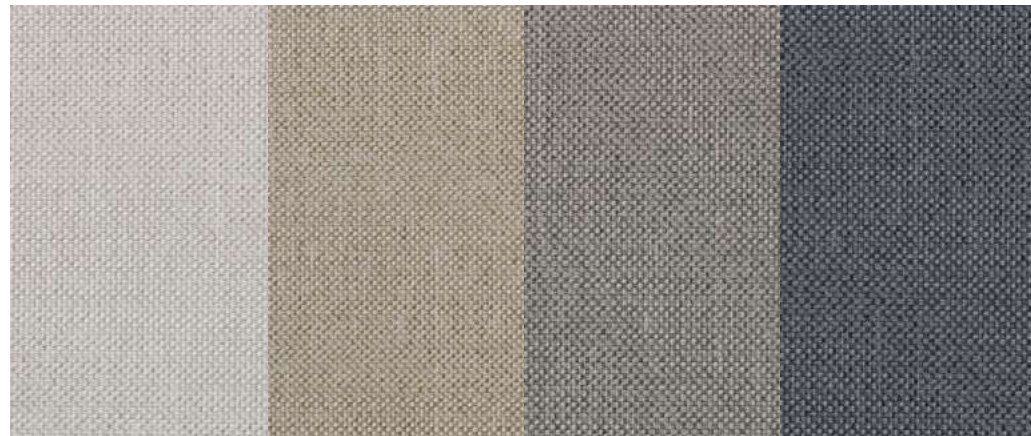

Outdoor technical leather / Tapicería polipiel exterior

This upholstery combines a vinyl top layer with a cotton backing. It stands out for its durability and resistance to UV, cold, mold, and stains, featuring antibacterial protection and anti-static properties. It meets fire resistance standards, making it ideal for contract, automotive, and marine applications.

Este tapizado combina una capa superior de vinilo con un respaldo de algodón. Destaca por su durabilidad y resistencia al UV, frío, moho y manchas, con protección antibacteriana y propiedades antiestáticas. Cumple normativas de resistencia al fuego, ideal para usos contract, automotriz y marino.

IMO
Marine Equipment Certificate

MAGLIA COLLECTION

Group II

UYUNI

GINGER

GRANITE

THUNDER