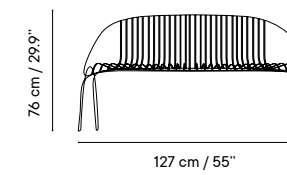

Table Height 47 cm / 18.5"  
Icons: outdoor use, home use

Table Height 54 cm / 21.2"  
Icons: outdoor use, home use

Table Height 74 cm / 29.1"  
Icons: outdoor use, home use

Table Height 110 cm / 43.2"  
Icons: outdoor use, home use

Dimensions in cm and inches  
Medidas en cm y pulgadas

iSi 8114  
Armchair

iSi 8150  
Bench

iSi 8149  
Stool 63

iSi 8148  
Stool 74

iSi 8114  
Pastel Violet  
RAL 4009

iSi 8150  
Pastel Violet  
RAL 4009

iSi 8149  
Pastel Violet  
RAL 4009