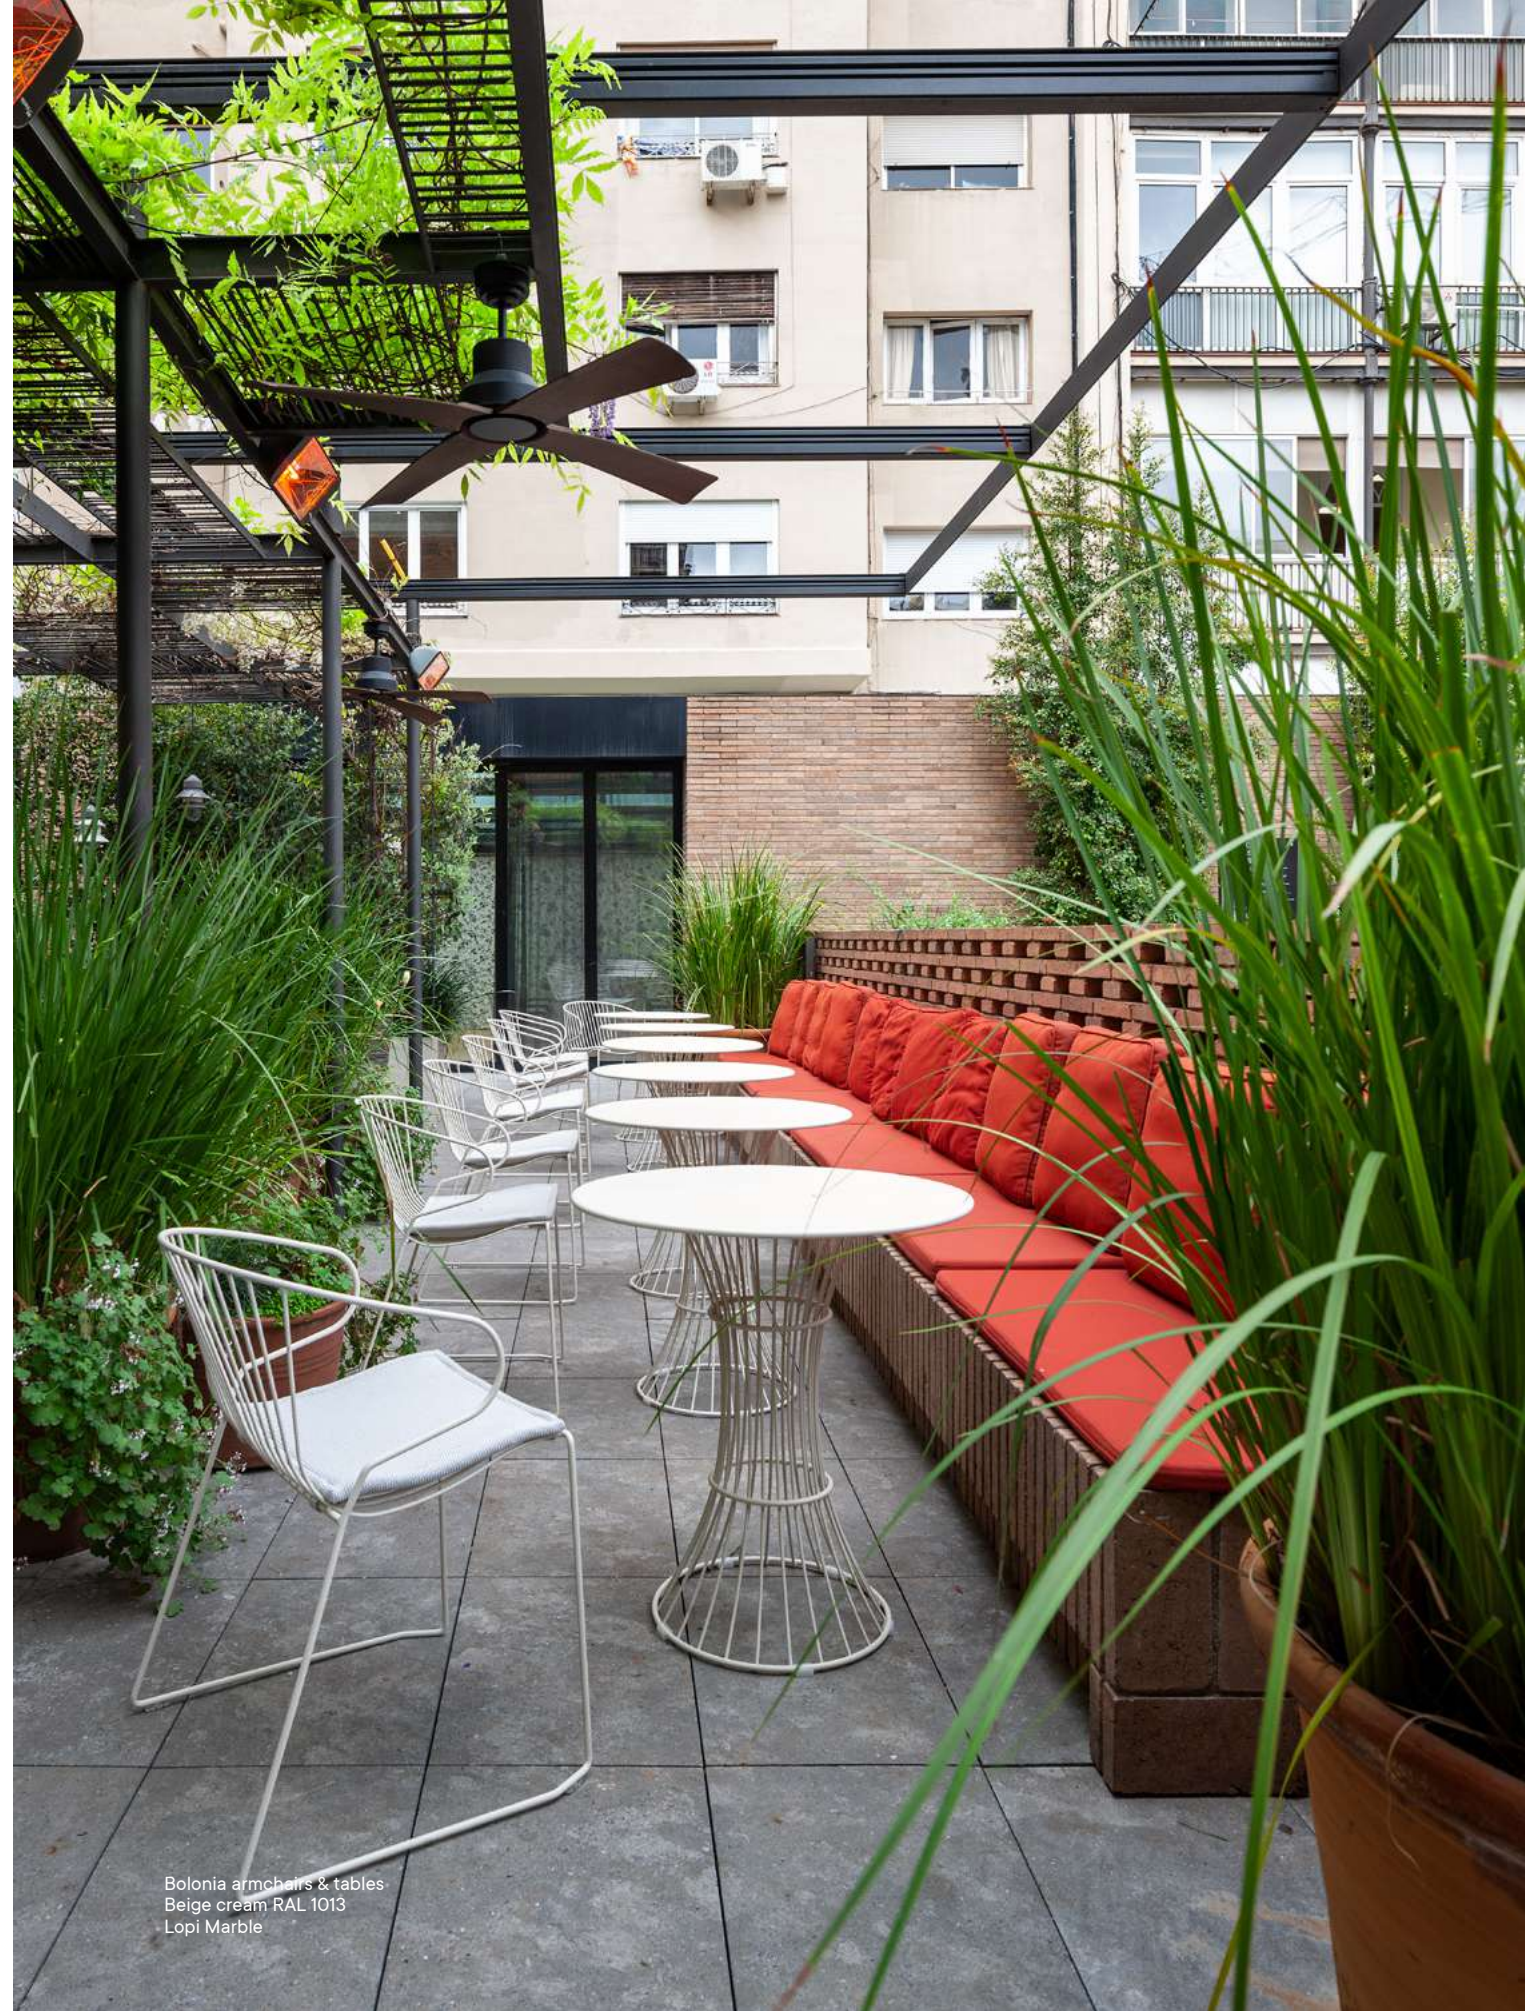

Bolonia armchairs & tables
Beige cream RAL 1013
Lopi Marble