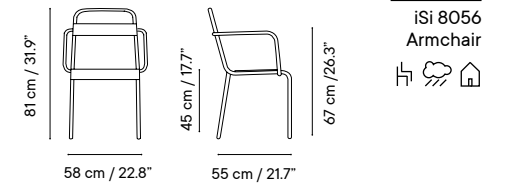

iSi 8056
Armchair