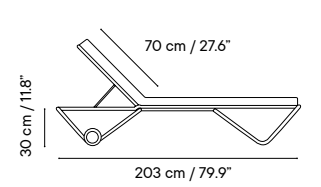

iSi 8109
Sunlounger
with cushion
and wheels