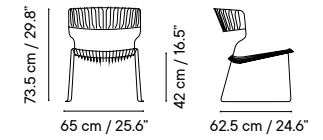

MOQ: 2

Lead time: 2/4 weeks

Dimensions in cm and inches
Medidas en cms y pulgadas

9133QS
Armchair
iSi 9163
Upholstered

9133QS

Martini

Designed by Lagranja

Collection made of galvanized steel, polyester powder coated. Suitable for outdoor, indoor, and contract use.

Colección fabricada con acero galvanizado y lacado con polvo de poliéster. Apto para uso exterior, interior y contract.

MOQ: 4

Lead time: 2/4 weeks

Dimensions in cm and inches
Medidas en cm y pulgadas

8201QS
Chair

MOQ: 4
Lead time: 2/4 weeks

Dimensions in cm and inches
Medidas en cm y pulgadas

8232QS
Chair

8235QS
Armchair

8235QS

8232QS

Cadiz

Designed by Chaput & Guijarro

Lead time: 2/4 weeks

Dimensions in cm and inches
Medidas en cms y pulgadas

Height 74 / 29.1"

	○	□
5028QS	ø 60 cm / ø 23.6"	5032QS 60 x 60 cm / 23.6 x 23.6"
5029QS	ø 70 cm / ø 27.6"	5033QS 70 x 70 cm / 27.6 x 27.6"
5030QS	ø 80 cm / ø 31.5"	5034QS 80 x 80 cm / 31.5 x 31.5"