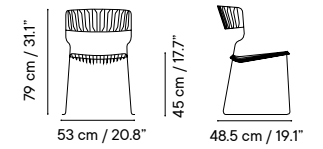

Martini

Designed by Lagranja

Collection made of galvanized steel, polyester powder coated. Suitable for outdoor, indoor, and contract use.

Colección fabricada con acero galvanizado y lacado con polvo de poliéster. Apto para uso exterior, interior y contract.

MOQ: 4

Lead time: 2/4 weeks

Dimensions in cm and inches
Medidas en cm y pulgadas