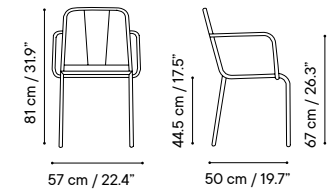

MOQ: 4

Lead time: 2/4 weeks

Dimensions in cm and inches
Medidas en cms y pulgadas

8001QS
Chair

8001QS

NÁPOLES

Nápoles

Designed by iSiMAR

Chair & armchair: MOQ 4
Bar stool: MOQ 2
Lead time: 2/4 weeks

Dimensions in cm and inches
Medidas en cms y pulgadas

8042QS
Chair

8043QS
Armchair

8044QS
Bar stool

8042QS

8043QS

8044QS

Lead time: 2/4 weeks

Dimensions in cm and inches
Medidas en cms y pulgadas

Table Height 76 cm / 29.9"

5064QS	70 x 70 cm / 27.6 x 27.6"
5065QS	80 x 80 cm / 31.5 x 31.5"
5066QS	90 x 90 cm / 35.4 x 35.4"

5064QS

Lead time: 2/4 weeks

Dimensions in cm and inches
Medidas en cms y pulgadas

Height 74 cm / 29.9"

○		□	
9007QS	∅ 60 cm / ∅ 23.6"	9062QS	60 x 60 cm / 23.6 x 23.6"
9008QS	∅ 70 cm / ∅ 27.6"	9063QS	70 x 70 cm / 27.6 x 27.6"
9009QS	∅ 80 cm / ∅ 31.5"	9059QS	80 x 80 cm / 31.5 x 31.5"
9354QS	∅ 90 cm / ∅ 35.5"	9357QS	90 x 90 cm / 35.5" x 35.5"