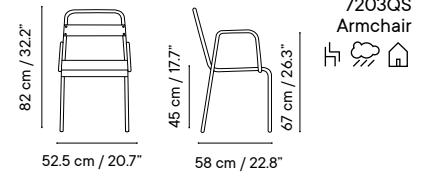

Anglet

Designed by iSiMAR

Collection made of galvanized steel, polyester powder coated. Suitable for outdoor, indoor, and contract use.

Colección fabricada con acero galvanizado y lacado con polvo de poliéster. Apto para uso exterior, interior y contract.

MOQ: 4
Lead time: 2/4 weeks

Dimensions in cm and inches
Medidas en cms y pulgadas

7202QS