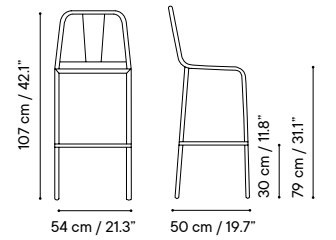

MOQ: 4

Lead time: 2/4 weeks

Dimensions in cm and inches
Medidas en cms y pulgadas

8001QS
Chair

8001QS

NÁPOLES

Nápoles

Designed by iSiMAR

Chair & armchair: MOQ 4
Bar stool: MOQ 2
Lead time: 2/4 weeks

Dimensions in cm and inches
Medidas en cms y pulgadas

8042QS
Chair

8043QS
Armchair

8044QS
Bar stool

8042QS

8043QS

8044QS

Lead time: 2/4 weeks

Dimensions in cm and inches
Medidas en cms y pulgadas

Table Height 76 cm / 29.9"

5064QS	70 x 70 cm / 27.6 x 27.6"
5065QS	80 x 80 cm / 31.5 x 31.5"
5066QS	90 x 90 cm / 35.4 x 35.4"

5064QS

Lead time: 2/4 weeks

Dimensions in cm and inches
Medidas en cms y pulgadas

Height 74 cm / 29.9"

○		□	
9007QS	∅ 60 cm / ∅ 23.6"	9062QS	60 x 60 cm / 23.6 x 23.6"
9008QS	∅ 70 cm / ∅ 27.6"	9063QS	70 x 70 cm / 27.6 x 27.6"
9009QS	∅ 80 cm / ∅ 31.5"	9059QS	80 x 80 cm / 31.5 x 31.5"
9354QS	∅ 90 cm / ∅ 35.5"	9357QS	90 x 90 cm / 35.5" x 35.5"