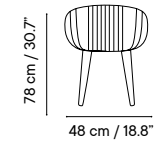

9133QS
Armchair
iSi 9163
Upholstered