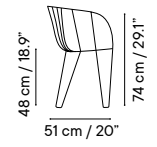

9133QS
Armchair
iSi 9163
Upholstered