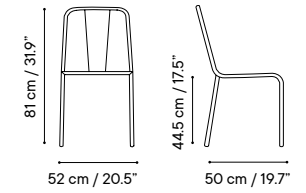

Nápoles

Designed by iSiMAR

Collection made of aluminium, polyester powder coated. Suitable for outdoor, indoor, and contract use.

Colección fabricada con aluminio lacado con polvo de poliéster. Apto para uso exterior, interior y contract.

Chair & armchair: MOQ 4
Bar stool: MOQ 2
Lead time: 2/4 weeks

Dimensions in cm and inches
Medidas en cms y pulgadas

8042QS
Chair