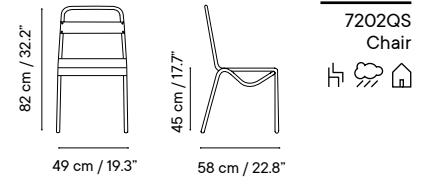

Anglet

Designed by iSiMAR

Collection made of galvanized steel, polyester powder coated. Suitable for outdoor, indoor, and contract use.

Colección fabricada con acero galvanizado y lacado con polvo de poliéster. Apto para uso exterior, interior y contract.

MOQ: 4
Lead time: 2/4 weeks

Dimensions in cm and inches
Medidas en cms y pulgadas

7202QS